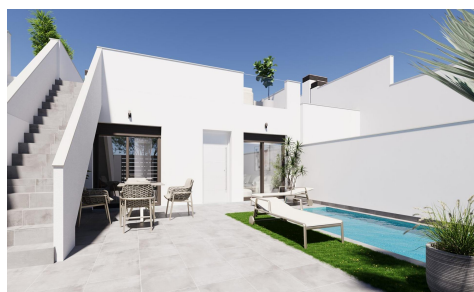

SSD89416V

Modern, newly built semi-detached and terraced homes with private pools at El Alba Resort-Torre Pacheco €250,900

2

2

82m²

151m²

Modern, newly built semi-detached and terraced homes with private pools at El Alba Resort-Torre Pacheco Contemporary homes in a growing Mediterranean holiday community This new development comprises 16 exclusive semi-detached and terraced homes, situated at El Alba Mediterranean Resort in Torre Pacheco. Designed as single-storey homes, these modern properties offer a perfect blend of comfort, functionality and Mediterranean outdoor living. El Alba Resort is an up-and-coming residential area surrounded by open countryside and golf courses, within easy reach of the town of Roldán, where you will find supermarkets, restaurants, banks and everyday amenities. The complex already features a social club with a swimming pool and restaurant,