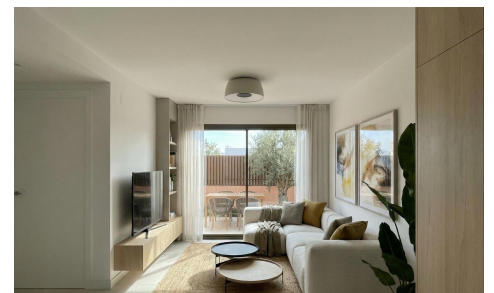

SSD66663U

**New Build Villas at El Alba Mediterranean Resort €272,500m**

2

2

77m<sup>2</sup>

150m<sup>2</sup>

New-build villas at El Alba Mediterranean Resort, in Torre Pacheco Modern living in a growing tourist destination Discover this exclusive new-build development comprising just 6 detached and semi-detached villas located at El Alba Mediterranean Resort, in Torre Pacheco, Murcia. This up-and-coming residential area combines modern architecture, leisure facilities and a relaxed Mediterranean lifestyle. Situated between the Terrazas de la Torre golf club and the town of Roldán, the location offers tranquillity without sacrificing proximity to all essential amenities, such as supermarkets, restaurants, bars and banks. Contemporary villas with private outdoor space These modern villas are laid out over a single storey and feature 2 bedrooms and 2...(Ask for More