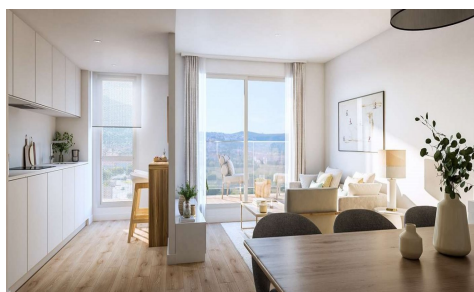

SSD37315R

URBAN RESIDENTIAL, NEXT TO THE SEA AND WITH MONTGÓ VIEWS

2

2

82m²

N/A

URBAN RESIDENTIAL, NEXT TO THE SEA AND WITH MONTGÓ VIEWS This residential with views of the Montgó is made up of 65 homes of different types, 1, 2, 3 and 4 bedrooms with garage, storage room. In addition, it has excellent common areas such as swimming pool, social space and gym. Perfect home to spend the whole year, since you find everything you need at your fingertips. From schools or shops to markets, health centers, restaurants, etc. The excellent location of this house allows access to the beach without taking the car. You will only need a few minutes...(Ask for More Details!)