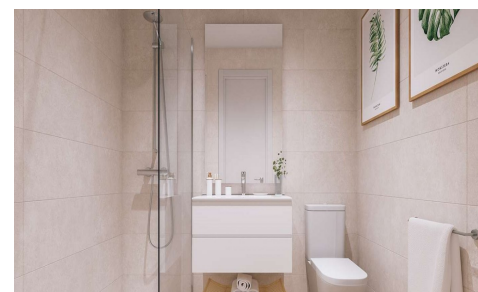

SSD37315R

URBAN RESIDENTIAL, NEXT TO THE SEA AND WITH MONTGÓ VIEWS

2

2

82m²

N/A

URBAN RESIDENTIAL, NEXT TO THE SEA AND WITH MONTGÓ VIEWS This residential with views of the Montgó is made up of 65 homes of different types, 1, 2, 3 and 4 bedrooms with garage, storage room. In addition, it has excellent common areas such as swimming pool, social space and gym. Perfect home to spend the whole year, since you find everything you need at your fingertips. From schools or shops to markets, health centers, restaurants, etc. The excellent location of this house allows access to the beach without taking the car. You will only need a few minutes...(Ask for More Details!)