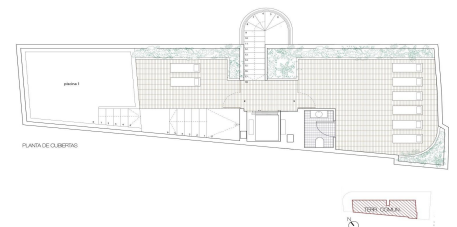

SSD30442S

NEW BUILD APARTMENTS AND PENTHOUSES NEAR THE BEACH

1

1

83m²

N/A

NEW BUILD APARTMENTS AND PENTHOUSES NEAR THE BEACH IN TORREVIEJA New Build apartments with one of the best locations you can find, located 50 meters from Los Locos beach. Residential consist of apartments with 2 and 3 bedrooms and penthouses with 1 and 2 bedrooms, open plan living with spacious layout, kitchen equipped with top brand appliances and fitted wardrobes, fully equipped bathrooms with underfloor heating. New Build residential complex with modern design and high quality finishes. Torreviejas Playa de Los Locos has pleasant promenade with a variety of bars, restaurants and chiringuitos where you can savour authentic Spanish paellas. Torrevieja...(Ask for More Details!)