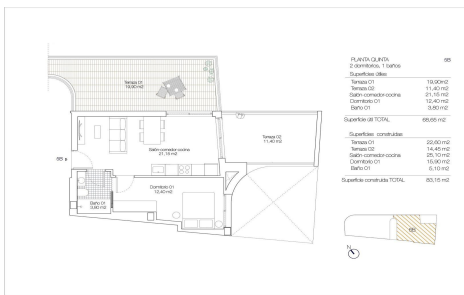

SSD30442S

NEW BUILD APARTMENTS AND PENTHOUSES NEAR THE BEACH

1

1

83m²

N/A

NEW BUILD APARTMENTS AND PENTHOUSES NEAR THE BEACH IN TORREVIEJA New Build apartments with one of the best locations you can find, located 50 meters from Los Locos beach. Residential consist of apartments with 2 and 3 bedrooms and penthouses with 1 and 2 bedrooms, open plan living with spacious layout, kitchen equipped with top brand appliances and fitted wardrobes, fully equipped bathrooms with underfloor heating. New Build residential complex with modern design and high quality finishes. Torreviejas Playa de Los Locos has pleasant promenade with a variety of bars, restaurants and chiringuitos where you can savour authentic Spanish paellas. Torrevieja...(Ask for More Details!)