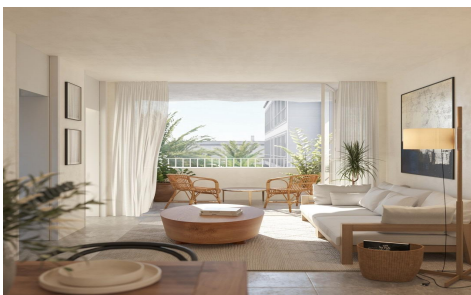

SSD30442S

NEW BUILD APARTMENTS AND PENTHOUSES NEAR THE BEACH

1

1

83m²

N/A

NEW BUILD APARTMENTS AND PENTHOUSES NEAR THE BEACH IN TORREVIEJA New Build apartments with one of the best locations you can find, located 50 meters from Los Locos beach. Residential consist of apartments with 2 and 3 bedrooms and penthouses with 1 and 2 bedrooms, open plan living with spacious layout, kitchen equipped with top brand appliances and fitted wardrobes, fully equipped bathrooms with underfloor heating. New Build residential complex with modern design and high quality finishes. Torreviejas Playa de Los Locos has pleasant promenade with a variety of bars, restaurants and chiringuitos where you can savour authentic Spanish paellas. Torrevieja...(Ask for More Details!)