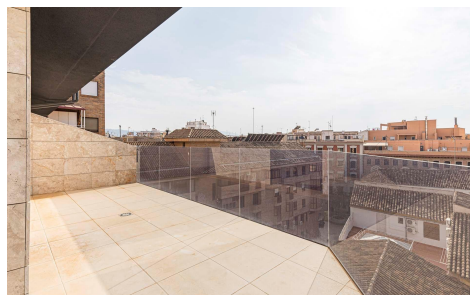

SSD26014D

New Build Duplex Penthouses in Murcia City €599,000

3

2

145m²

N/A

N/A

New Build Duplex Penthouses in Murcia City Center Near Plaza Mayor Exclusive Living in the Heart of Murcia Discover these spacious new build duplex penthouses located in the very center of Murcia, just steps from Plaza Mayor de Murcia. Set between the historic heart of the city and the commercial area near El Corte Ingles, this development offers a unique opportunity to enjoy modern comfort in one of the most sought after urban locations in the Region of Murcia. Murcia is known for its vibrant city life, impressive Baroque architecture, renowned gastronomy and pleasant climate throughout the year. Living in the city center means having restaurants, boutiques,...(Ask for More Details!)