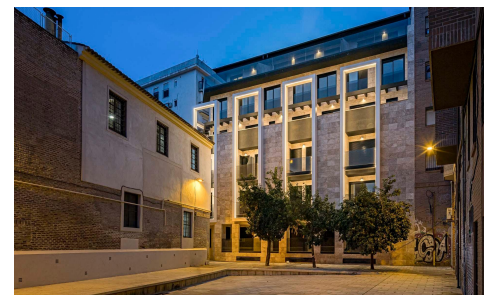

SSD26014D

New Build Duplex Penthouses in Murcia City €599,000

3

2

145m²

N/A

N/A

New Build Duplex Penthouses in Murcia City Center Near Plaza Mayor Exclusive Living in the Heart of Murcia Discover these spacious new build duplex penthouses located in the very center of Murcia, just steps from Plaza Mayor de Murcia. Set between the historic heart of the city and the commercial area near El Corte Ingles, this development offers a unique opportunity to enjoy modern comfort in one of the most sought after urban locations in the Region of Murcia. Murcia is known for its vibrant city life, impressive Baroque architecture, renowned gastronomy and pleasant climate throughout the year. Living in the city center means having restaurants, boutiques,...(Ask for More Details!)