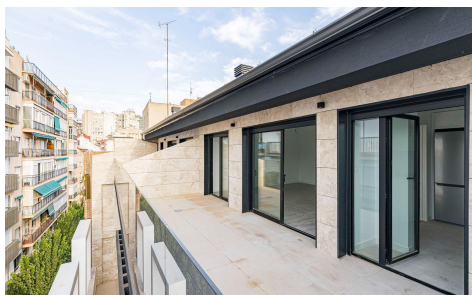

SSD26014D

New Build Duplex Penthouses in Murcia City €599,000

3

2

145m²

N/A

N/A

New Build Duplex Penthouses in Murcia City Center Near Plaza Mayor Exclusive Living in the Heart of Murcia Discover these spacious new build duplex penthouses located in the very center of Murcia, just steps from Plaza Mayor de Murcia. Set between the historic heart of the city and the commercial area near El Corte Ingles, this development offers a unique opportunity to enjoy modern comfort in one of the most sought after urban locations in the Region of Murcia. Murcia is known for its vibrant city life, impressive Baroque architecture, renowned gastronomy and pleasant climate throughout the year. Living in the city center means having restaurants, boutiques,...(Ask for More Details!)