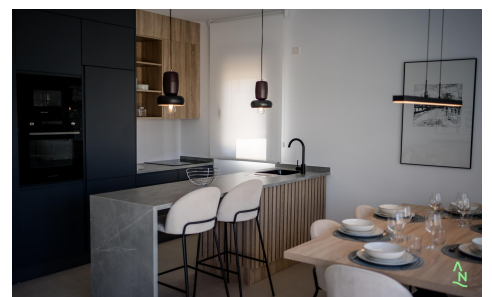

SSD56324M

New Build Apartments at Condado de Alhama €248,000

2

2

104m²

71m²

New Build Apartments at Condado de Alhama Golf Resort Murcia Modern Living in a Prestigious Golf Resort Discover these new build apartments located within the renowned Condado de Alhama Golf Resort in the Region of Murcia. This exclusive residential complex of villas and apartments is set in a secure resort surrounded by nature, sports facilities and a championship golf course, offering an exceptional lifestyle in a peaceful Mediterranean environment. Condado de Alhama is a well established golf resort with a shopping center, supermarkets, bars, restaurants, sports areas and landscaped gardens. It is an ideal choice for both permanent living and holiday homes, combining comfort, security and leisure....(Ask for More Details!)