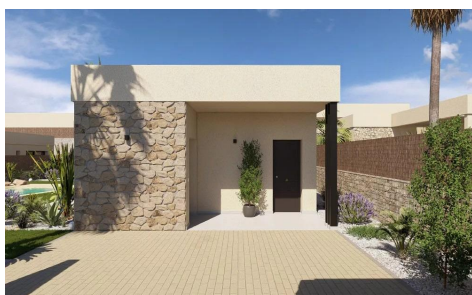

SSD19926D

Contemporary One Level Villas in Altaona Golf €1,400,000

4

3

231m²

560m²

Contemporary One Level Villas in Altaona Golf Resort Murcia Prime Golf Resort Location Near Murcia City Discover this exclusive collection of new build detached villas located in the prestigious Altaona Golf Resort in Murcia. Set within a secure and peaceful environment surrounded by nature and an 18 hole golf course, this residential community offers the perfect balance between tranquility and accessibility. Altaona Golf is just 15 km from Murcia city center, where you will find shopping centers, restaurants, schools and medical services, while the beaches of the Costa Calida are only 20 km away. Murcia Corvera Airport is conveniently located 15 km from the resort, making this an ideal...(Ask for More Details!)