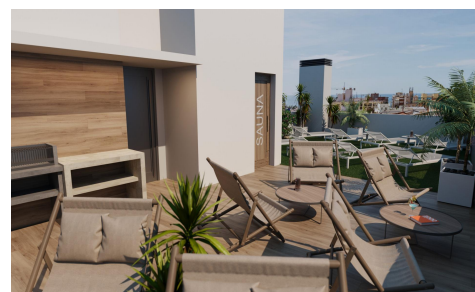

SSD32575B

**Newly built apartments in Torrevieja Just 600 metres from Playa del Cura beach**

1

1

57m<sup>2</sup>

N/A

Newly built apartments in Torrevieja, just 600 metres from Playa del Cura beach Prime location in the heart of Torrevieja Discover these brand new apartments and penthouses in one of the most sought-after areas of Torrevieja, just 600 metres from Playa del Cura beach and 400 metres from the seafront promenade. Located in the city centre, this lively neighbourhood offers all essential amenities within walking distance, including supermarkets, shops, restaurants, cafés and public transport. Torrevieja is a well-known coastal town on the Costa Blanca, famous for its mild Mediterranean climate, lively atmosphere and year-round seaside lifestyle. Modern apartments with spacious layouts This exclusive new development consists of...(Ask for More Details!)