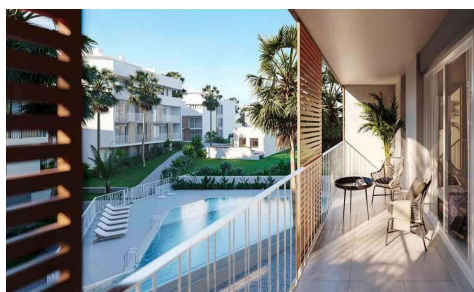

SSD14943U

**NEW RESIDENTIAL IN JAVEA 5 MINUTES FROM THE BEACH**

2

2

84m<sup>2</sup>

N/A

**NEW RESIDENTIAL IN JAVEA 5 MINUTES FROM THE BEACH, THE PORT AND THE CENTER ! !** New residential a few minutes from the beach that consists of 58 homes with 2, 3 and 4 bedrooms distributed on the ground floor with a garden, apartments with terraces on intermediate floors, penthouses and duplexes with large terraces. In addition, all homes will have a garage and storage room. The residential complex will have a swimming pool and a social club. You can configure different aspects in the distribution, finishes and extra options of your home. Adapt your new home to your tastes and preferences and...(Ask for More Details!)