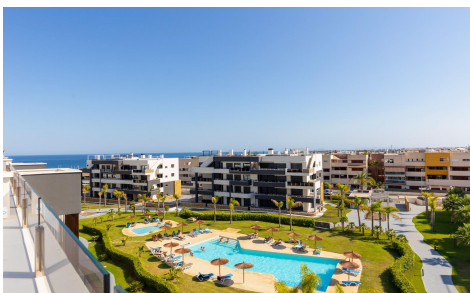

## Penthouse in Orihuela Costa

€495,000

2

2

75m<sup>2</sup>

N/A

N/A

Introducing this exquisite penthouse situated within the prestigious Amanecer Deluxe residential development—a modern and serene community distinguished by its contemporary architectural flair and prime location. The property encompasses 75 square meters of meticulously designed living space, comprising two expansive bedrooms, each complemented by en-suite bathroom facilities. At the heart of the home, an open-concept kitchen seamlessly integrates with a spacious and brightly lit living and dining area, leading out to a charming terrace that invites residents to revel in the outdoors. A crowning feature of the penthouse is its 60m<sup>2</sup> private solarium, complete with a jacuzzi, providing the ultimate vantage point to savour the Mediterranean climate.