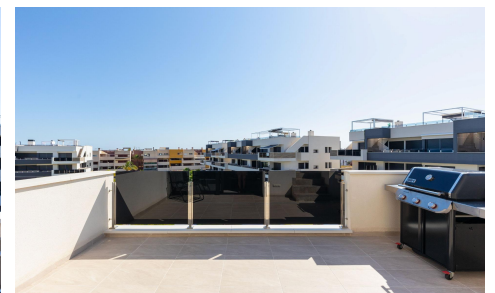

## Penthouse in Orihuela Costa

€495,000

2

2

75m<sup>2</sup>

N/A

N/A

Introducing this exquisite penthouse situated within the prestigious Amanecer Deluxe residential development—a modern and serene community distinguished by its contemporary architectural flair and prime location. The property encompasses 75 square meters of meticulously designed living space, comprising two expansive bedrooms, each complemented by en-suite bathroom facilities. At the heart of the home, an open-concept kitchen seamlessly integrates with a spacious and brightly lit living and dining area, leading out to a charming terrace that invites residents to revel in the outdoors. A crowning feature of the penthouse is its 60m<sup>2</sup> private solarium, complete with a jacuzzi, providing the ultimate vantage point to savour the Mediterranean climate.