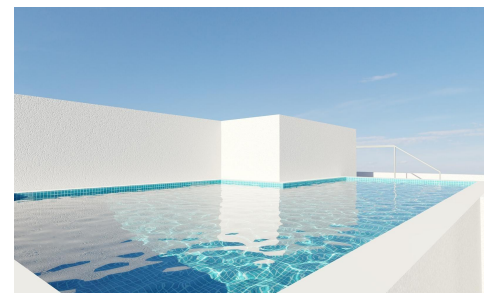

SSD44820H

**New Build Apartments in Torrevieja Just 400 m from Playa del Cura €119,000**

2

2

103m<sup>2</sup>

N/A

New Build Apartments in Torrevieja Just 400 m from Playa del Cura Prime Location in the Heart of Torrevieja Discover these brand new apartments and penthouses in one of the most sought after areas of Torrevieja, only 400 m from Playa del Cura and just 150 m from the seafront promenade. Located in the city centre, this vibrant neighborhood offers all essential services within walking distance, including supermarkets, shops, restaurants, cafes and public transport. Torrevieja is a well known coastal city on the Costa Blanca, famous for its mild Mediterranean climate, lively atmosphere and year round lifestyle by the sea. Modern Apartments with Spacious Layouts This exclusive...(Ask for More Details!)