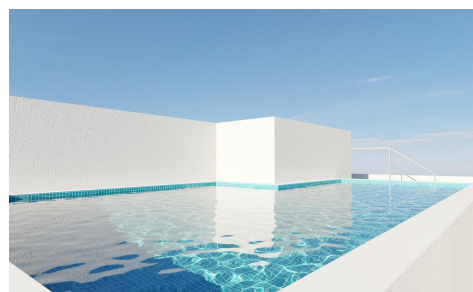

SSD27693L

New Build Apartments in Torrevieja Just 400 m from Playa del Cura €239,000

2

2

85m²

N/A

New Build Apartments in Torrevieja Just 400 m from Playa del Cura Prime Location in the Heart of Torrevieja Discover these brand new apartments and penthouses in one of the most sought after areas of Torrevieja, only 400 m from Playa del Cura and just 150 m from the seafront promenade. Located in the city centre, this vibrant neighborhood offers all essential services within walking distance, including supermarkets, shops, restaurants, cafes and public transport. Torrevieja is a well known coastal city on the Costa Blanca, famous for its mild Mediterranean climate, lively atmosphere and year round lifestyle by the sea. Modern Apartments with Spacious Layouts This exclusive...(Ask for More Details!)