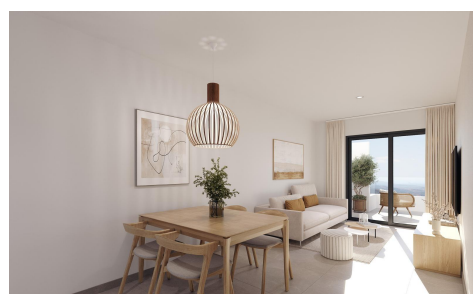

SSD38840Q

Newly built apartments in Torrevieja Just 600 metres from Playa del Cura beach

3

2

109m²

N/A

Newly built apartments in Torrevieja Just 600 metres from Playa del Cura beach Prime location in the heart of Torrevieja Discover these brand new apartments and penthouses in one of the most sought-after areas of Torrevieja, just 600 metres from Playa del Cura beach and 300 metres from the seafront promenade. Located in the city centre, this lively neighbourhood offers all essential amenities within walking distance, including supermarkets, shops, restaurants, cafés and public transport. Torrevieja is a well-known coastal town on the Costa Blanca, famous for its mild Mediterranean climate, lively atmosphere and year-round seaside lifestyle. Modern apartments with spacious layouts This exclusive new development consists of...(Ask for More Details!)