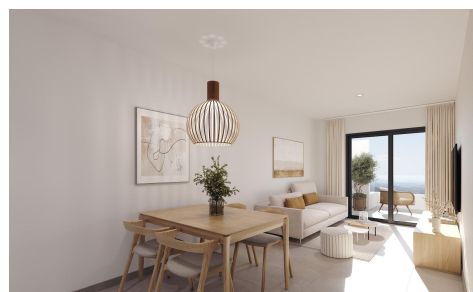

SSD27830W

**Newly built apartments in Torrevieja Just 600 metres from Playa del Cura beach**

1

1

52m<sup>2</sup>

N/A

Newly built apartments in Torrevieja Just 600 metres from Playa del Cura beach Prime location in the heart of Torrevieja Discover these brand new apartments and penthouses in one of the most sought-after areas of Torrevieja, just 600 metres from Playa del Cura beach and 300 metres from the seafront promenade. Located in the city centre, this lively neighbourhood offers all essential amenities within walking distance, including supermarkets, shops, restaurants, cafés and public transport. Torrevieja is a well-known coastal town on the Costa Blanca, famous for its mild Mediterranean climate, lively atmosphere and year-round seaside lifestyle. Modern apartments with spacious layouts This exclusive new development consists of...(Ask for More Details!)