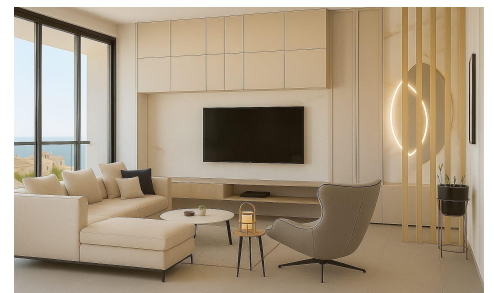

SSD83703J

New Build Apartments Just 100 m from the Beach €949,900

3

3

171m²

N/A

New Build Apartments Just 100 m from the Beach in Lo Pagan, San Pedro del Pinatar Exclusive Coastal Residential in a Prime Location This new construction residential complex consists of only 10 modern apartments located in Lo Pagan San Pedro del Pinatar less than 100 meters from the beach. Set in one of the most attractive areas of the Mar Menor this development offers a perfect combination of seaside living comfort and excellent investment potential. Lo Pagan is well known for its relaxed atmosphere natural mud baths and proximity to both the Mar Menor and the Mediterranean Sea. Modern Apartments and a Unique Penthouse Option The project...(Ask for More Details!)