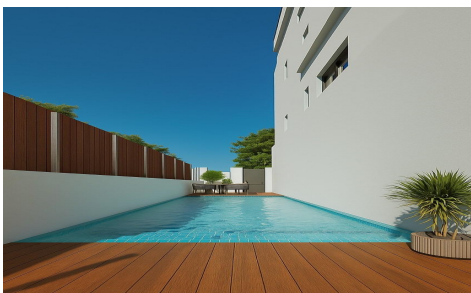

SSD83703J

New Build Apartments Just 100 m from the Beach €949,900

3

3

171m²

N/A

New Build Apartments Just 100 m from the Beach in Lo Pagan, San Pedro del Pinatar Exclusive Coastal Residential in a Prime Location This new construction residential complex consists of only 10 modern apartments located in Lo Pagan San Pedro del Pinatar less than 100 meters from the beach. Set in one of the most attractive areas of the Mar Menor this development offers a perfect combination of seaside living comfort and excellent investment potential. Lo Pagan is well known for its relaxed atmosphere natural mud baths and proximity to both the Mar Menor and the Mediterranean Sea. Modern Apartments and a Unique Penthouse Option The project...(Ask for More Details!)