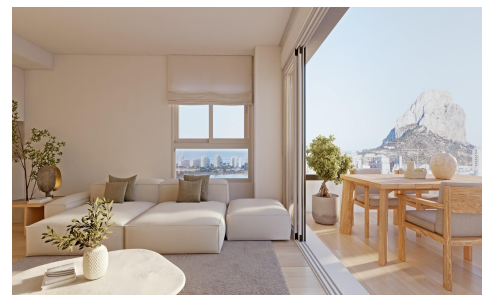

Modern New Build Homes in Calpe Just 450 m from Playa del Cantal Roig €395,000

2

2

100m²

N/A

Modern New Build Homes in Calpe Just 450 m from Playa del Cantal Roig A Contemporary Residential Complex Near the Sea This exclusive residential complex features 120 new build apartments with 2 and 3 bedrooms, distributed across three modern towers. Located only 450 m from Playa del Cantal Roig and within the peaceful area of El Saladar, the development offers the perfect blend of coastal living and urban convenience. The center of Calpe is just minutes away, while the stunning Salinas de Calpe and the iconic Natural Park of Peñón de Ifach create a unique natural backdrop. Sea views are available from the third floor upwards. Premium...(Ask for More Details!)