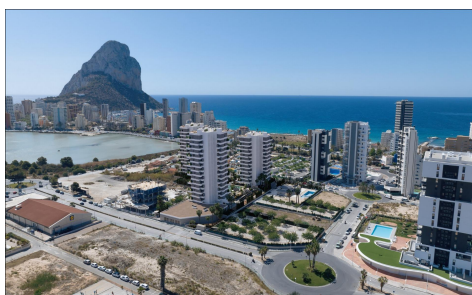

Modern New Build Homes in Calpe Just 450 m from Playa del Cantal Roig €440,000

3

2

126m²

N/A

Modern New Build Homes in Calpe Just 450 m from Playa del Cantal Roig A Contemporary Residential Complex Near the Sea This exclusive residential complex features 120 new build apartments with 2 and 3 bedrooms, distributed across three modern towers. Located only 450 m from Playa del Cantal Roig and within the peaceful area of El Saladar, the development offers the perfect blend of coastal living and urban convenience. The center of Calpe is just minutes away, while the stunning Salinas de Calpe and the iconic Natural Park of Peñón de Ifach create a unique natural backdrop. Sea views are available from the third floor upwards. Premium...(Ask for More Details!)