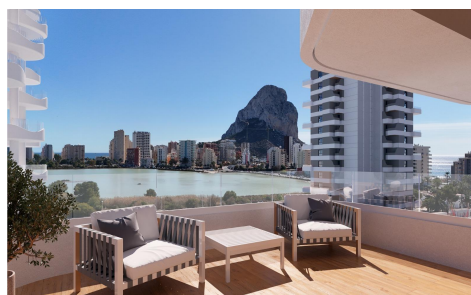

Modern New Build Homes in Calpe Just 450 m from Playa del Cantal Roig €440,000

3

2

126m²

N/A

Modern New Build Homes in Calpe Just 450 m from Playa del Cantal Roig A Contemporary Residential Complex Near the Sea This exclusive residential complex features 120 new build apartments with 2 and 3 bedrooms, distributed across three modern towers. Located only 450 m from Playa del Cantal Roig and within the peaceful area of El Saladar, the development offers the perfect blend of coastal living and urban convenience. The center of Calpe is just minutes away, while the stunning Salinas de Calpe and the iconic Natural Park of Peñón de Ifach create a unique natural backdrop. Sea views are available from the third floor upwards. Premium...(Ask for More Details!)