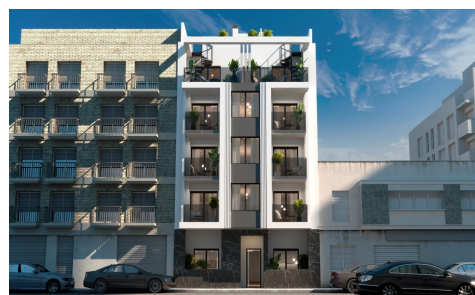

SSD97537R

**Modern New Build Apartments in the Heart of Torrevieja** €235,000

1

1

60m<sup>2</sup>

N/A

Modern New Build Apartments in the Heart of Torrevieja Prime Location Just 150 m from the Sea  
 This exceptional new development is located in the very centre of Torrevieja, just 150 m from the natural swimming pools and seafront promenade, and only 500 m from Playa del Cura. Surrounded by an extensive range of services including shops, supermarkets, parks, cafés and restaurants, the area offers everything you need within a short walk. Its combination of urban convenience and coastal tranquillity makes it one of the most attractive residential areas in the city. Contemporary Apartments With 1 and 2 Bedrooms The development offers modern apartments featuring 1 or...(Ask for More Details!)