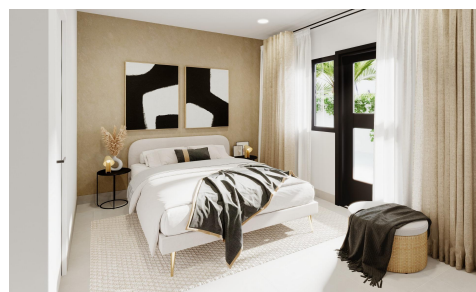

SSD71909J

€221,000

2

2

64m<sup>2</sup>

9m<sup>2</sup>

N/A

New Build Homes Just 200 Metres from the Beach in Puerto de Mazarrón Exclusive coastal living in Costa CÃ¡lida Introducing a new residential development of modern homes in Puerto de Mazarrón, located only 200 metres from the beautiful Playa Negra. Situated in one of the most sought after coastal areas of the Murcia region, this project offers an exceptional opportunity to enjoy Mediterranean living close to the sea, essential amenities and natural surroundings. Puerto de Mazarrón is known for its stunning beaches, crystal clear waters, charming marina and relaxed atmosphere. With excellent services, outdoor leisure options and a warm climate year round, it is an ideal destination...(Ask for More Details!)