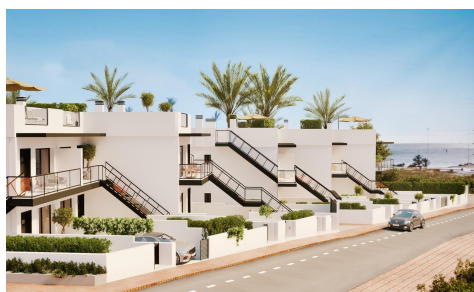

SSD71909J

€221,000

2

2

64m<sup>2</sup>

9m<sup>2</sup>

N/A

New Build Homes Just 200 Metres from the Beach in Puerto de Mazarrón Exclusive coastal living in Costa CÃ¡lida Introducing a new residential development of modern homes in Puerto de Mazarrón, located only 200 metres from the beautiful Playa Negra. Situated in one of the most sought after coastal areas of the Murcia region, this project offers an exceptional opportunity to enjoy Mediterranean living close to the sea, essential amenities and natural surroundings. Puerto de Mazarrón is known for its stunning beaches, crystal clear waters, charming marina and relaxed atmosphere. With excellent services, outdoor leisure options and a warm climate year round, it is an ideal destination...(Ask for More Details!)