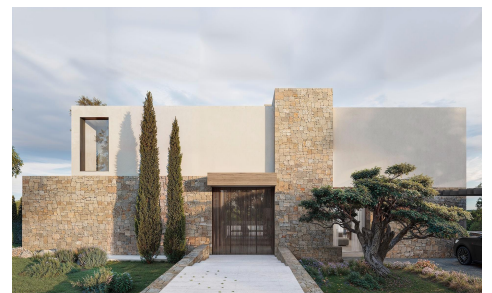

SSD19361P

**Contemporary Villa with Panoramic Sea Views €2,650,000**

4

3

342m<sup>2</sup>

800m<sup>2</sup>

Contemporary Villa with Panoramic Sea Views in La Fustera, Benissa Costa This exclusive new-build villa, designed by a renowned architect and developed by a local developer with more than 20 years experience, sits on an 800 m<sup>2</sup> plot just a few steps from La Fustera Beach. Blending Mediterranean warmth with contemporary elegance, the architecture combines natural stone, wood, and soft neutral tones, integrating seamlessly with the coastal landscape. With a total built area of 716 m<sup>2</sup> distributed over three levels - basement, ground floor, and first floor - the villa offers a perfect balance between functionality, design, and comfort. Basement Level The lower...(Ask for More Details!)