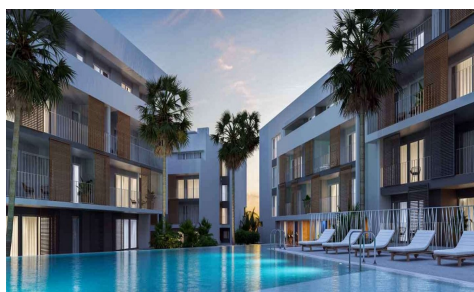

NEW RESIDENTIAL IN JAVEA 5 MINUTES FROM THE BEACH

3

2

105m²

N/A

NEW RESIDENTIAL IN JAVEA 5 MINUTES FROM THE BEACH, THE PORT AND THE CENTER !
 !! New residential a few minutes from the beach that consists of 58 homes with 2, 3 and 4 bedrooms distributed on the ground floor with a garden, apartments with terraces on intermediate floors, penthouses and duplexes with large terraces. In addition, all homes will have a garage and storage room. The residential complex will have a swimming pool and a social club. You can configure different aspects in the distribution, finishes and extra options of your home. Adapt your new home to your tastes and preferences and...(Ask for More Details!)