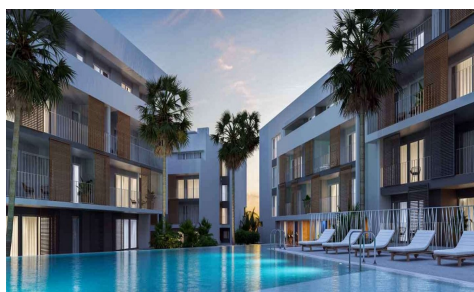

**NEW RESIDENTIAL IN JAVEA 5 MINUTES FROM THE BEACH, THE PORT AND THE CENTER !**

3

2

105m<sup>2</sup>

N/A

NEW RESIDENTIAL IN JAVEA 5 MINUTES FROM THE BEACH, THE PORT AND THE CENTER !  
 !! New residential a few minutes from the beach that consists of 58 homes with 2, 3 and 4 bedrooms distributed on the ground floor with a garden, apartments with terraces on intermediate floors, penthouses and duplexes with large terraces. In addition, all homes will have a garage and storage room. The residential complex will have a swimming pool and a social club. You can configure different aspects in the distribution, finishes and extra options of your home. Adapt your new home to your tastes and preferences and...(Ask for More Details!)