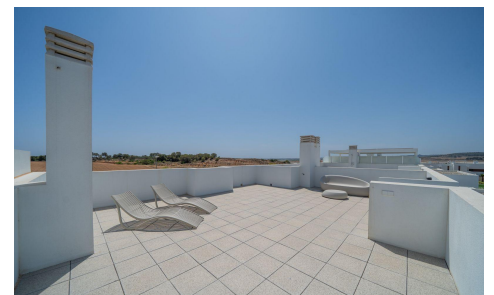

SSD36033K

NEW BUILD RESIDENTIAL OF BUNGALOW APARTMENTS

2

2

75m²

N/A

NEW BUILD RESIDENTIAL OF BUNGALOW APARTMENTS IN VISTABELLA GOLF Modern Homes in a Beautiful Golf and Leisure Setting Discover this new residential development of stylish bungalow apartments located in the heart of Vistabella Golf, a thriving community surrounded by green landscapes and leisure facilities. Designed with a modern Mediterranean style, these homes combine functionality, comfort, and quality – ideal for year-round living or as a holiday retreat. Property Features Choose between 2- and 3-bedroom layouts with an open-plan kitchen and lounge area that maximises natural light and space. Each home includes fitted wardrobes and a private parking space. Ground Floor Bungalows: Feature a private garden, perfect for outdoor dining and