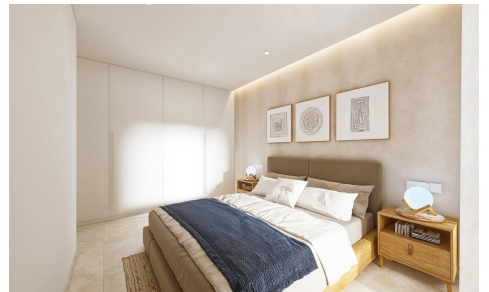

SSD58245N

New Build Mediterranean Villas in San Pedro del Pinatar €809,950

3

3

159m²

502m²

New Build Mediterranean Villas in San Pedro del Pinatar Exclusive Residential of Only 4 Independent Villas This boutique development of 4 Mediterranean-style villas in San Pedro del Pinatar combines elegance, comfort, and an unbeatable location on the Costa C lida. Just 600 meters from the beach and within walking distance of shops, restaurants, and leisure facilities, these homes are perfect as a holiday retreat, permanent residence, or investment. Prime Coastal Location San Pedro del Pinatar is a charming coastal town nestled between the Mar Menor and the Mediterranean Sea. Renowned for its yacht clubs, natural mud baths in Lo Pag n, and lively promenade, it offers a unique Mediterranean lifestyle. Excellent connections make key