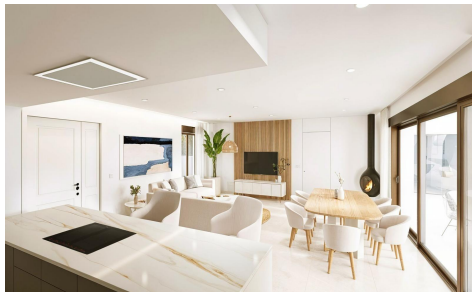

SSD58245N

New Build Mediterranean Villas in San Pedro del Pinatar €809,950

3

3

159m²

502m²

New Build Mediterranean Villas in San Pedro del Pinatar Exclusive Residential of Only 4 Independent Villas This boutique development of 4 Mediterranean-style villas in San Pedro del Pinatar combines elegance, comfort, and an unbeatable location on the Costa C lida. Just 600 meters from the beach and within walking distance of shops, restaurants, and leisure facilities, these homes are perfect as a holiday retreat, permanent residence, or investment. Prime Coastal Location San Pedro del Pinatar is a charming coastal town nestled between the Mar Menor and the Mediterranean Sea. Renowned for its yacht clubs, natural mud baths in Lo Pag n, and lively promenade, it offers a unique Mediterranean lifestyle. Excellent connections make key