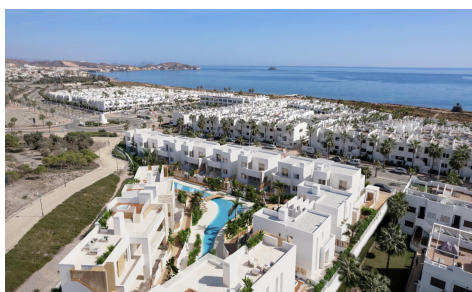

SSD49492Q

New Build Villas and Bungalows Just 250 Meters from the Beach €485,000

3

3

253m²

219m²

New Build Villas and Bungalows Just 250 Meters from the Beach in Mar de Pulpá- Exclusive Residential Project with Villas and Bungalows Near the Sea Discover an exceptional new development located just 250 meters from La Entrevista beach in Mar de Pulpá-, Almería. This exclusive residential complex offers two distinct living options: 10 independent villas and 8 bungalows, each designed to offer spacious interiors and high-quality outdoor areas. Located in one of the most peaceful and scenic areas of the Costa de Almería, this project is ideal for those seeking a modern and comfortable home close to the sea, surrounded by natural beauty and essential amenities. ...(Ask for More Details!)