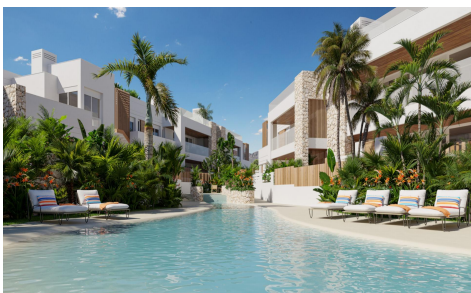

SSD49492Q

New Build Villas and Bungalows Just 250 Meters from the Beach €505,000

3

3

253m²

219m²

New Build Villas and Bungalows Just 250 Meters from the Beach in Mar de Pulpá- Exclusive Residential Project with Villas and Bungalows Near the Sea Discover an exceptional new development located just 250 meters from La Entrevista beach in Mar de Pulpá-, Almería. This exclusive residential complex offers two distinct living options: 10 independent villas and 8 bungalows, each designed to offer spacious interiors and high-quality outdoor areas. Located in one of the most peaceful and scenic areas of the Costa de Almería, this project is ideal for those seeking a modern and comfortable home close to the sea, surrounded by natural beauty and essential amenities. ...(Ask for More Details!)