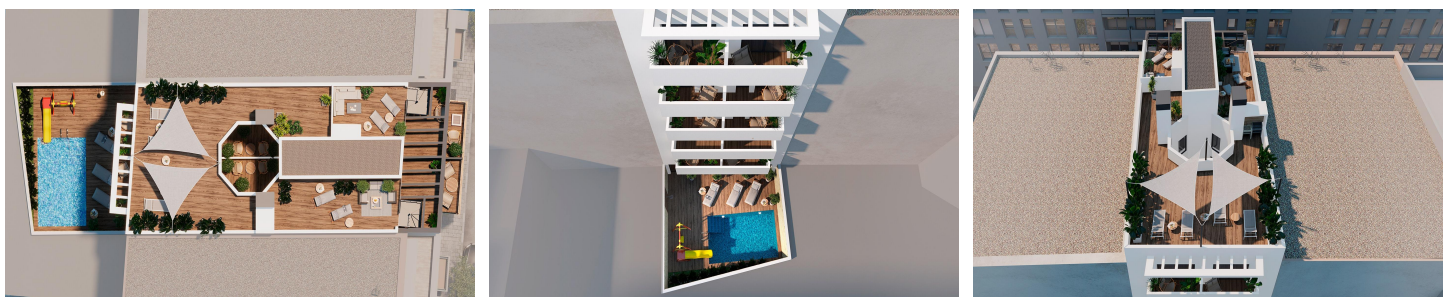

Modern Apartments Just 250m from Playa del Cura €305,000

2

2

86m²

N/A

N/A

Modern Apartments Just 250m from Playa del Cura in Torrevieja Exclusive New Development in the Heart of Torrevieja This exclusive residential project of 12 modern apartments is located just 250 meters from Playa del Cura, one of the most popular beaches in Torrevieja. Designed with a perfect balance of elegance, functionality, and Mediterranean lifestyle, the building offers a variety of layouts with 1 or 2 bedrooms, including apartments with terraces and penthouses with private solariums. Its central location provides easy access to shops, restaurants, leisure areas, and all essential services, while still maintaining a sense of comfort and tranquility. Premium Amenities for a Modern Lifestyle The development...(Ask for More Details!)