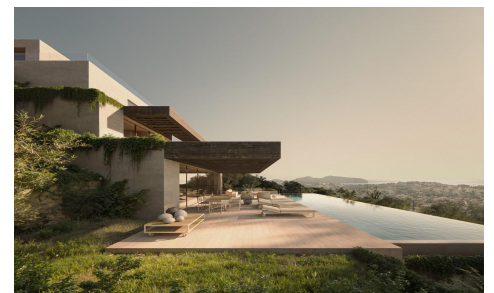

SSD86611W

NEW BUILD VILLA IN BENISSA

€4,250,000

4

6

654m²

1,017m²

ChatGPT said: Luxury New Build Villa in Benissa – Contemporary Mediterranean Design Exclusive Home with Panoramic Views This exceptional new build villa in Benissa is designed to harmonise with its natural surroundings. Built along the slope of the land, the home combines concrete platforms and wooden pergolas to create a fluid, modern living environment that maximises light, space, and spectacular views. Spacious and Thoughtful Layout The villa is spread across multiple levels, providing privacy and functionality: Entrance Level: Panoramic access that sets the tone for the rest of the home First Level: Master bedroom with dressing room, en-suite bathroom, and private terrace; additional en-suite bedroom for privacy Second Level: Three further spacious bedrooms with