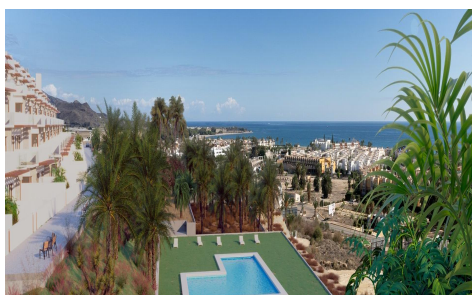

SSD35589Y

New Build Apartments with Sea Views in Vera Playa, Almería

3

2

94m²

N/A

New Build Apartments with Sea Views in Vera Playa, Almería Discover this exceptional new residential development in Vera Playa, offering 27 modern apartments in its first phase. Designed to combine comfort, functionality, and spectacular Mediterranean views, this project is ideal for those seeking a home on the Costa de Almería with style and convenience. Modern Homes with Sea Views Each apartment has been thoughtfully designed to maximize natural light and outdoor living. Options include 1, 2, and 3-bedroom layouts, with ground floors featuring private gardens, middle floors with spacious terraces, and penthouses with private solariums. Thanks to the terraced design, all homes enjoy uncovered terraces with stunning...(Ask for More Details!)