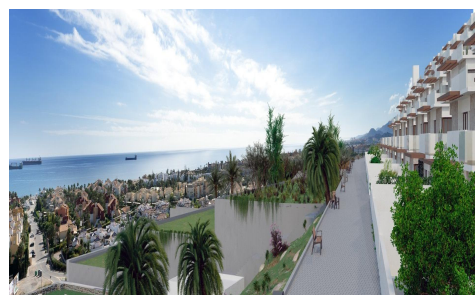

SSD35589Y

New Build Apartments with Sea Views in Vera Playa, Almería

3

2

94m²

N/A

New Build Apartments with Sea Views in Vera Playa, Almería Discover this exceptional new residential development in Vera Playa, offering 27 modern apartments in its first phase. Designed to combine comfort, functionality, and spectacular Mediterranean views, this project is ideal for those seeking a home on the Costa de Almería with style and convenience. Modern Homes with Sea Views Each apartment has been thoughtfully designed to maximize natural light and outdoor living. Options include 1, 2, and 3-bedroom layouts, with ground floors featuring private gardens, middle floors with spacious terraces, and penthouses with private solariums. Thanks to the terraced design, all homes enjoy uncovered terraces with stunning...(Ask for More Details!)