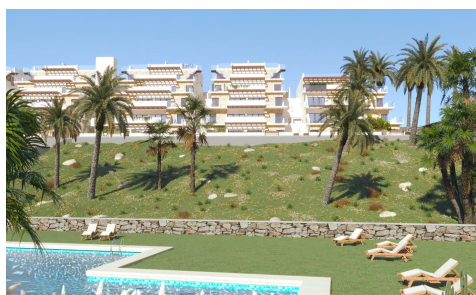

SSD35589Y

New Build Apartments with Sea Views in Vera Playa, Almería

3

2

94m²

N/A

New Build Apartments with Sea Views in Vera Playa, Almería Discover this exceptional new residential development in Vera Playa, offering 27 modern apartments in its first phase. Designed to combine comfort, functionality, and spectacular Mediterranean views, this project is ideal for those seeking a home on the Costa de Almería with style and convenience. Modern Homes with Sea Views Each apartment has been thoughtfully designed to maximize natural light and outdoor living. Options include 1, 2, and 3-bedroom layouts, with ground floors featuring private gardens, middle floors with spacious terraces, and penthouses with private solariums. Thanks to the terraced design, all homes enjoy uncovered terraces with stunning...(Ask for More Details!)