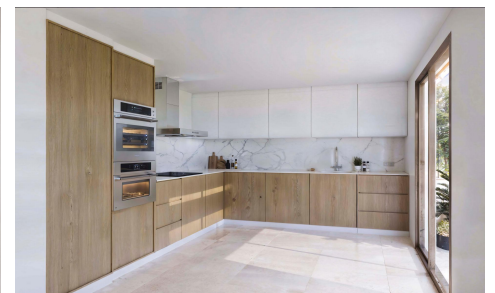

SSD11647Z

Exclusive New Build semi detached Villas with €594,000

3

2

185m²

244m²

Exclusive New Build semi detached Villas with Private Pool and Garage in La Nuc a-a Discover this premium residential development of 14 newly built Mediterranean-style semi detached villas, combining timeless architecture with modern interiors. Located near the main shopping center of La Nuc a-a, these homes offer the perfect blend of tranquility, sophistication, and convenience. Prime Location in La Nuc a-a La Nuc a-a is a sought-after town in the Marina Baixa region of Alicante, known for its peaceful surroundings, excellent infrastructure, and proximity to the vibrant city of Benidorm. Residents enjoy a relaxed Mediterranean lifestyle with international schools, premium sport facilities, top-tier hospitals, gourmet restaurants, golf courses, and beautiful beaches...(Ask for