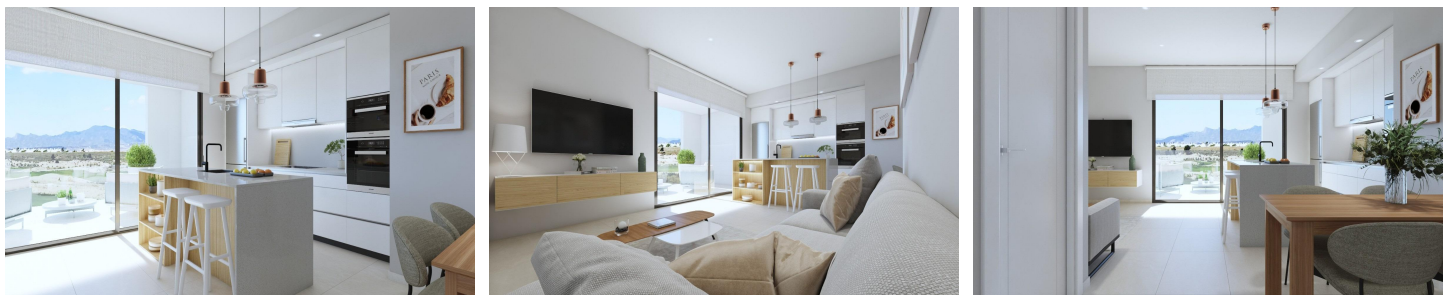

SSD48366H

**NEW APARTMENTS IN CONDADO DE ALHAMA €75,100**

2

2

71m<sup>2</sup>

N/A

New Apartments with Golf Views in Condado de Alhama Discover these brand-new 2-bedroom, 2-bathroom apartments overlooking the prestigious Alhama Signature Golf Course, an 18-hole masterpiece designed by Jack Nicklaus. Set within the sought-after Condado de Alhama Golf Resort, residents enjoy an unbeatable lifestyle with a wide range of on-site amenities, including: Shopping centre and supermarket Bars and restaurants Sports centre More than 25 communal swimming pools and landscaped gardens 24-hour security and surveillance Perfectly located: Just 18 minutes from Murcia International Airport Only 15 minutes to the sandy beaches of Mazarrón Apartment Features: Size: 73. 8 m<sup>2</sup> - 75. 2 m<sup>2</sup> Spacious open-plan living/dining/kitchen