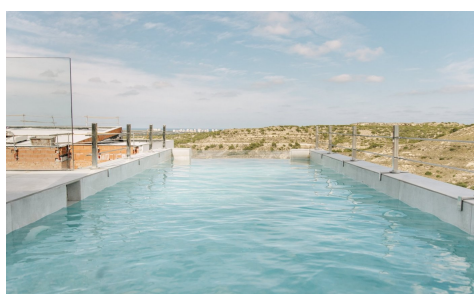

SSD46726C

DESIGNER VILLA BY THE SEA

€995,000

4

4

280m²

390m²

SEASIDE DESIGNER VILLA Presenting an exquisite villa with a sprawling 250 square metre floor plan, boasting uninterrupted vistas of the azure sea and the picturesque town of Guardamar. This three-bedroom abode features en-suite bathrooms, with each chamber opening out to private terraces that offer stunning panoramas of the neighbouring Sierra del Recorral. The pièce de résistance is the infinity pool, which not only invites a sense of boundless relaxation but also serves as the perfect vantage point to take in the breathtaking natural beauty of Rojales. The ground floor, bathed in natural light courtesy of a charming English patio, is a versatile space ripe for customisation. Imagine transforming...(Ask for More Details!)