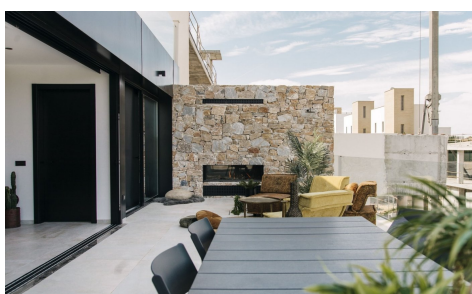

SSD46726C

DESIGNER VILLA BY THE SEA

€995,000

4

4

280m²

390m²

SEASIDE DESIGNER VILLA Presenting an exquisite villa with a sprawling 250 square metre floor plan, boasting uninterrupted vistas of the azure sea and the picturesque town of Guardamar. This three-bedroom abode features en-suite bathrooms, with each chamber opening out to private terraces that offer stunning panoramas of the neighbouring Sierra del Recorral. The pièce de résistance is the infinity pool, which not only invites a sense of boundless relaxation but also serves as the perfect vantage point to take in the breathtaking natural beauty of Rojales. The ground floor, bathed in natural light courtesy of a charming English patio, is a versatile space ripe for customisation. Imagine transforming...(Ask for More Details!)