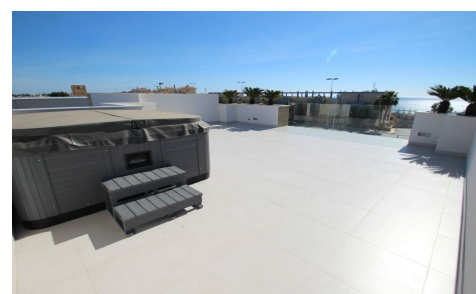

SSD61531R

NEW CONSTRUCTION VILLAS 250 m FROM THE BEACH IN CAMPOAMOR

4

2

196m²

500m²

NEW CONSTRUCTION VILLAS 250 m FROM THE BEACH IN CAMPOAMOR In Dehesa de Campoamor you will find these new construction villas for the most demanding clients. A complex of independent villas located in one of the best areas of Campoamor, just four minutes from the beaches of Orihuela and around all the essential services such as restaurant areas, supermarkets, pharmacies, etc. , we can find this paradise. In this place you can choose independent Villas, exclusively adapted to the needs of the clients, which can include from 2 to 5 bedrooms, parking and private garden and pool of different sizes. 730