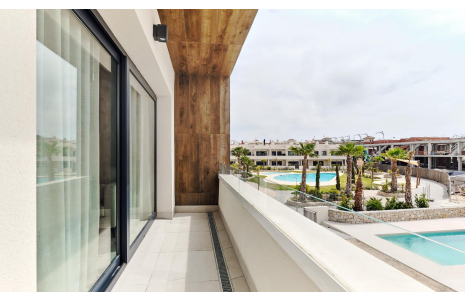

SSD55289G

**DESIGN BUNGALOW BY THE SEA**

**€380,000**

2

2

106m<sup>2</sup>

N/A

DESIGN BUNGALOW BY THE SEA Residential in a newly developed area just 250m from the sea. Excellent location very close to the urban center of Torrevieja and surrounded by services, shops and restaurants. The Torrevieja General Hospital and the marina are also nearby. Excellent residential with a beautiful garden, swimming pool and fitness area. Enjoy this complete, modern, and charming bungalow with a minimalist design. 730