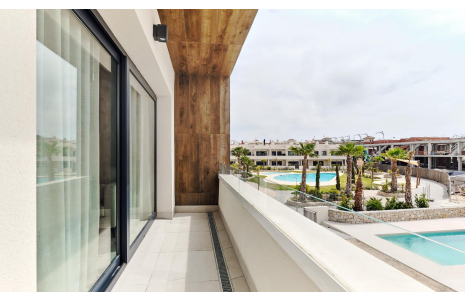

SSD55289G

**DESIGN BUNGALOW BY THE SEA**

**€380,000**

2

2

106m<sup>2</sup>

N/A

**DESIGN BUNGALOW BY THE SEA** Residential in a newly developed area just 250m from the sea. Excellent location very close to the urban center of Torrevieja and surrounded by services, shops and restaurants. The Torrevieja General Hospital and the marina are also nearby. Excellent residential with a beautiful garden, swimming pool and fitness area. Enjoy this complete, modern, and charming bungalow with a minimalist design.