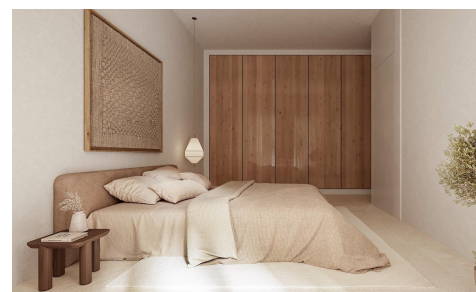

SSD21861F

NEW BUILD VILLA IN CALPE

€1,190,000

3

2

139m²

742m²

NEW BUILD VILLA IN CALPE New Build villa located in one of the residential areas preferred by all the residents of Calpe, due to its proximity to the town centre, the beaches and at the same time because it is a quiet but safe area, as it is located on the outskirts of the town centre. The property has been planned on a single floor, which makes this project practical and comfortable. The whole plot is fenced and has a hedge of cypress trees inside, which provides privacy and a pleasant environment. From the main entrance to the house...(Ask for More Details!)