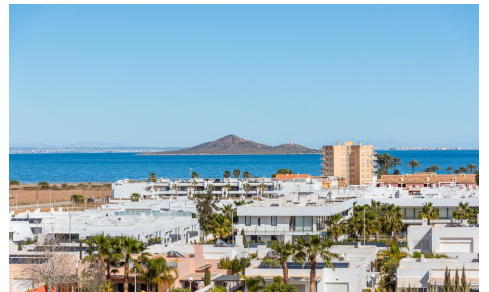

SSD12031F

**NEW BUILD RESIDENTIAL COMPLEX IN MAR DE CRISTAL**

2

2

99m<sup>2</sup>

N/A

**New Build Residential Complex in Mar de Cristal** This modern residential complex offers apartments and penthouses just steps from the promenade and the long, sandy beaches of Mar de Cristal. **Property Options:** Ground-floor apartments with private gardens Mid-floor apartments with terraces Penthouses with private solariums 2 or 3 bedrooms and 2 bathrooms **Features & Design:** Open-plan living area combining kitchen, dining, and lounge with direct terrace access Master bedroom with en-suite bathroom High-quality finishes throughout Fitted wardrobes and pre-installation for ducted air conditioning Storage room and underground parking included. **Location & Amenities:** Close to supermarkets, bars, and restaurants Mar de Cristal offers sandy beaches, a