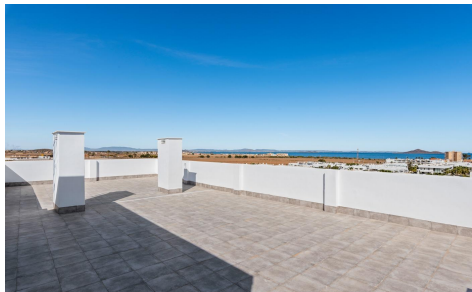

SSD12031F

**NEW BUILD RESIDENTIAL COMPLEX IN MAR DE CRISTAL**

2

2

99m<sup>2</sup>

N/A

**New Build Residential Complex in Mar de Cristal** This modern residential complex offers apartments and penthouses just steps from the promenade and the long, sandy beaches of Mar de Cristal. **Property Options:** Ground-floor apartments with private gardens Mid-floor apartments with terraces Penthouses with private solariums 2 or 3 bedrooms and 2 bathrooms **Features & Design:** Open-plan living area combining kitchen, dining, and lounge with direct terrace access Master bedroom with en-suite bathroom High-quality finishes throughout Fitted wardrobes and pre-installation for ducted air conditioning Storage room and underground parking included. **Location & Amenities:** Close to supermarkets, bars, and restaurants Mar de Cristal offers sandy beaches, a