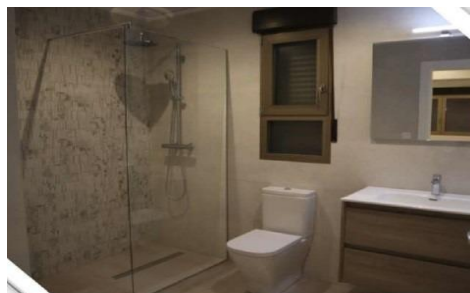

SSD65805H

**NEW BUILD MODERN VILLA IN ASPE**

**€395,000**

3

2

141m<sup>2</sup>

420m<sup>2</sup>

**NEW BUILD MODERN VILLA IN ASPE** New Build modern and innovative design villa in La Romana, Aspe. Villa with 3 bedrooms, 2 bathroom open plan kitchen with living room, terrace, private garden with the pool and parking space. The Villas are pre installed for A/C hot and cold and electric blinds to all the windows. As well you will have a choice of tiles and kitchen so the villa will be finished to your own style and colour. Near Aspe is a very special Town of La Romana within easy walking distance from our development. La Romana has a prosperous economy based...(Ask for More Details!)