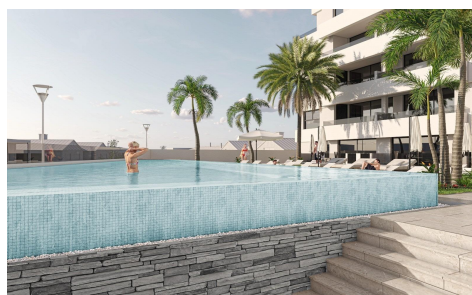

SSD39446D

NEW BUILD RESIDENTIAL IN SAN PEDRO DEL PINATAR

3

2

89m²

N/A

NEW BUILD RESIDENTIAL IN SAN PEDRO DEL PINATAR New Build residential complex of modern apartments and penthouses in San Pedro Del Pinatar . Apartments and penthouses with 2 and 3 bedrooms, 2 bathrooms, with open plan fully equipped kitchen with white goods - Bosch or Siemens, living area, large terraces, fitted wardrobes, fully equipped bathrooms with underfloor heating, aircon, electric shutters, closed storage, parking space with socket 16 Amp for electric cars.

Beautiful communal garden area whit artificial grass and Infinity pool with heat pump. San Pedro del Pinatar's privileged location on the Mar Menor and Mediterranean coastline it attracts those with an...(Ask for More Details!)